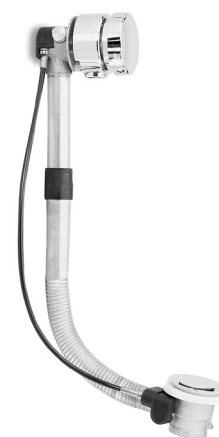

744

codice	finitura	euro

0744 02	I cromato - chrome	

colonna scarico per vasca a sedere con erogazione al troppo pieno 1"1/2.

1"1/2 bath-tub waste with overflow for seat bath-tub.